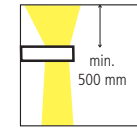

IDP
Internationaler Designpreis
des Landes Baden-Württemberg
International Design Award
Baden-Württemberg

BRIGG XS 1

BRIGG XS 2

(Drehbar / rotatable)

Spannung / voltage

230V (Halogen)
700mA (LED)

230V

Abmessungen (L x B x H) Dimensions (L x W x H)

125 x 40 x 25mm

125 x 40 x 25mm

Abstrahlung Light distribution

Bestellnummer / Order Code

LED

WBD | _ _ _ | -LED
6.9W,500Lm,2700K, 700mA

HALOGEN

WBD | _ _ _ |
QT-14 (G9) max 48W