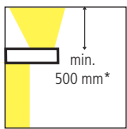

230V

300 x 100 x 60mm

OBM | _ _ _ | **-LED**
24W, 1250Lm, 2900K
5,5W, 200Lm, 2900K

OBM | _ _ _ |
QT-DE (R7s) max 160W
QPAR-51 (GU10) max 40W