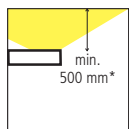

230V

300 x 200 x 60mm