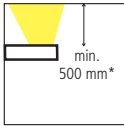

230V

300 x 200 x 60mm

200 x 300 x 60mm

200 x 300 x 60mm

OBC | _ _ _ | **-LED**
32W,2500Lm,2900K
5.5W,200Lm,2900K

OBD | _ _ _ | **-LED**
32W,2500Lm,2900K

OBD | _ _ _ | **-LED-5000**
50W,5000Lm,3000K

OBE | _ _ _ | **-LED**
32W,2500Lm,2900K
5.5W,200Lm,2900K