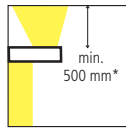

230V

300 x 200 x 60mm

200 x 300 x 60mm

200 x 300 x 60mm

OBC | _ _ _ | **-LED**
32W,2500Lm,2900K
5.5W,200Lm,2900K

OBD | _ _ _ | **-LED**
32W,2500Lm,2900K

OBD | _ _ _ | **-LED-5000**
50W,5000Lm,3000K

OBE | _ _ _ | **-LED**
32W,2500Lm,2900K
5.5W,200Lm,2900K