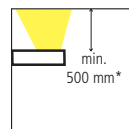

OBN | _ _ _ | **-LED**
12W, 1000Lm, 2900K

OBN | _ _ _ |
QT-DE (R7s) max 120W