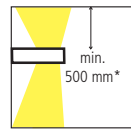

OBO | _ _ _ | **-LED**
20W, 1660Lm, 2900K

OBO | _ _ _ |
QT-DE (R7s) max 120W