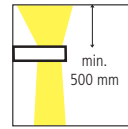

230V

230V

100 x 100 x 60mm

100 x 100 x 60mm

70 x 100 x 60mm

70 x 100 x 60mm

300 x 100 x 60mm

OBS | _ _ _ | -LED
16W, 1250Lm, 2900K