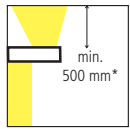

230V

300 x 200 x 60mm

200 x 300 x 60mm

200 x 300 x 60mm

OBC | _ _ _ | **-LED**
32W,2500Lm,2900K
5.5W,200Lm,2900K

OBD | _ _ _ | **-LED**
32W,2500Lm,2900K

OBD | _ _ _ | **-LED-5000**
50W,5000Lm,3000K

OBE | _ _ _ | **-LED**
32W,2500Lm,2900K
5.5W,200Lm,2900K