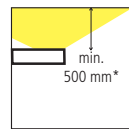

SMALL BRIGG2

230V

70 x 200 x 60mm

OBO | _ _ _ | **-LED**
 20W, 1660Lm, 2900K

OBO | _ _ _ |
 QT-DE (R7s) max 120W

HALF BIG BRIGG

230V

160 x 200 x 60mm